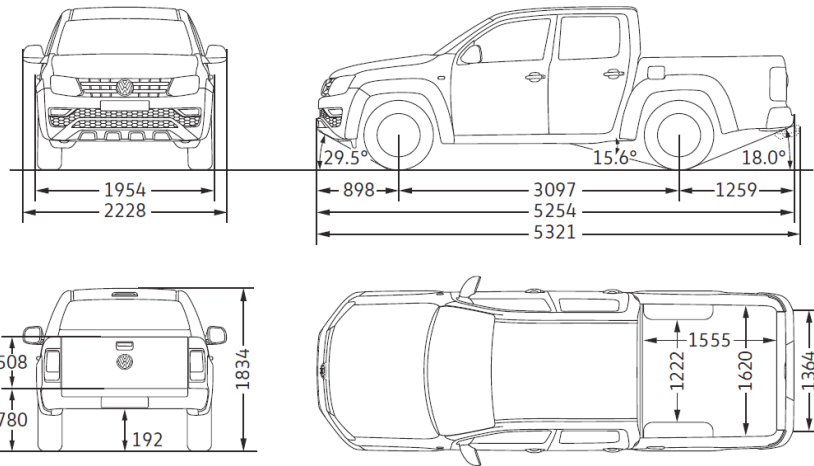

The Amarok - Technical

Description	Dimension

load compartment volume (m³)	2.52
Wading depth (mm)	500
Minimum turning circle, approx (m)	12.95