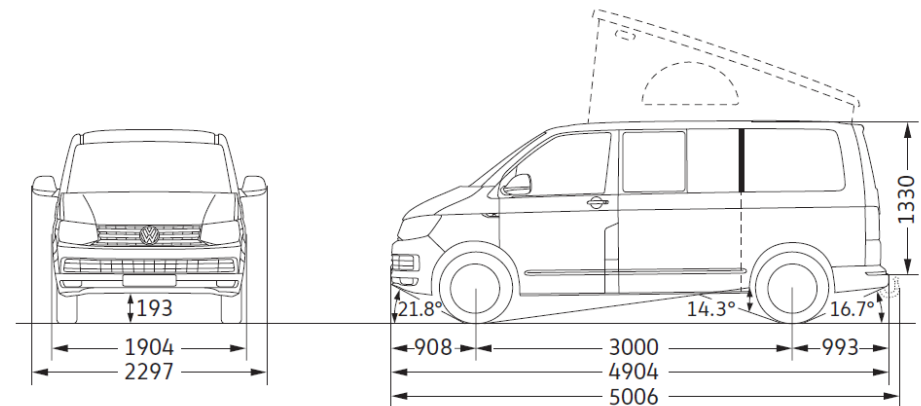

The California - Technical

living space, area (m²)	4.0
lateral sliding door, width x height (mm)	1,011 x 1,247
tailgate, width x height (mm)	1,438 x 1,262
turning circle (m)	11.9