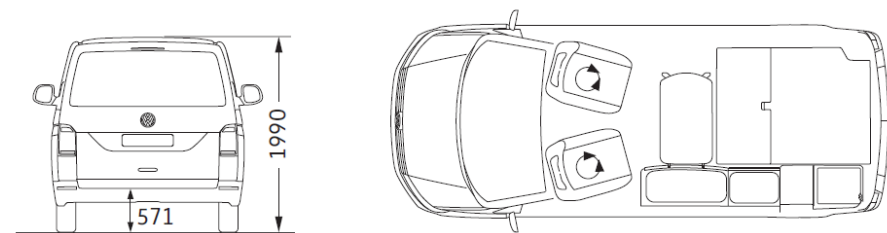

The California - Technical

living space, area (m²)	4.0
lateral sliding door, width x height (mm)	1,011 x 1,247
tailgate, width x height (mm)	1,438 x 1,262
turning circle (m)	11.9