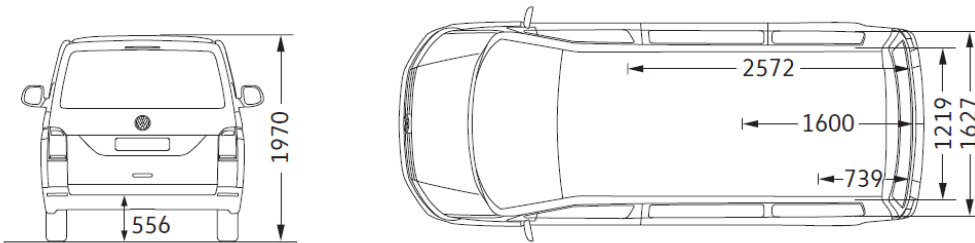

passenger and load compartment, area/volume* (m²/m³)	4.3/5.8
lateral sliding door, width x height (mm)	1,017 x 1,261
tailgate, width x height (mm)	1,438 x 1,276
turning circle (m)	11.9