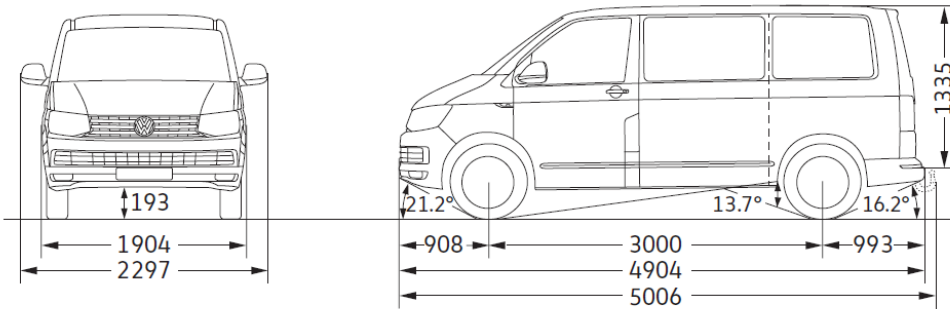

The Caravelle - Technical Data

Short Wheel Base