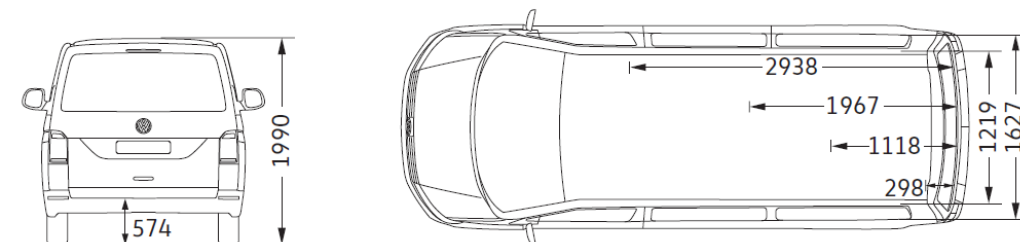

The Caravelle - Technical Data

Short Wheel Base

passenger and load compartment, area/volume* (m²/m³)	4.3/5.8
lateral sliding door, width x height (mm)	1,017 x 1,261
tailgate, width x height (mm)	1,438 x 1,276
turning circle (m)	11.9

Long Wheel Base

passenger and load compartment, area/volume* (m²/m³)	5.0/6.7
lateral sliding door, width x height (mm)	1,017 x 1,261
tailgate, width x height (mm)	1,439 x 1,276
turning circle (m)	13.2