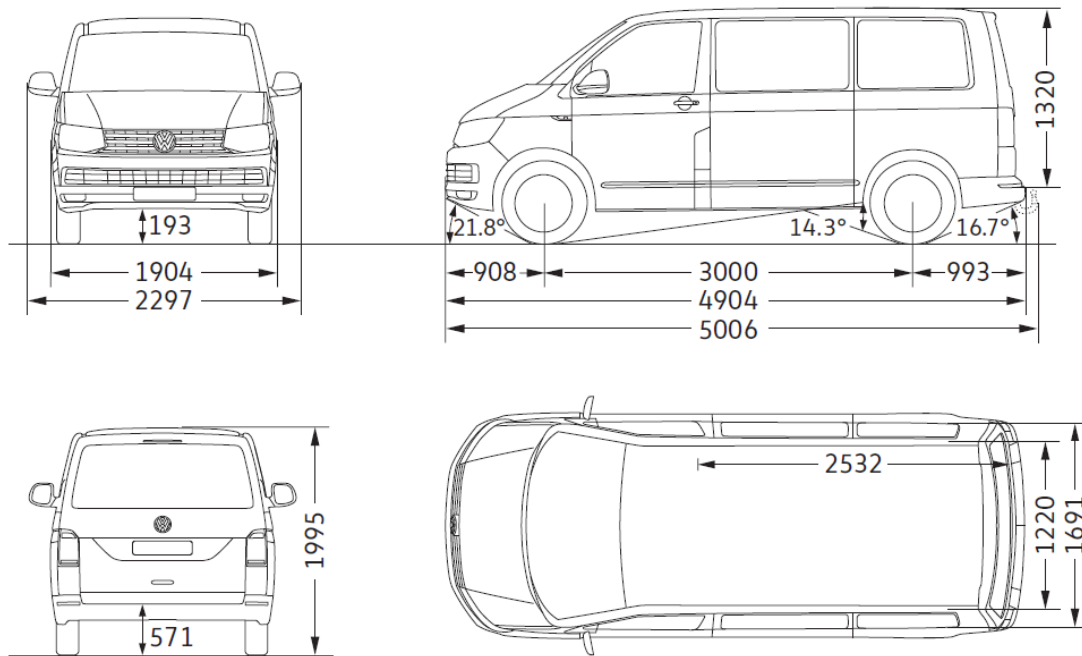

The Shuttle - Technical Data

passenger and luggage compartment, area (m ²)	4.3
lateral sliding doors, width x height (mm)	1,011 x 1,247
tailgate, width x height (mm)	1,438 x 1,262
turning circle (m)	11.9