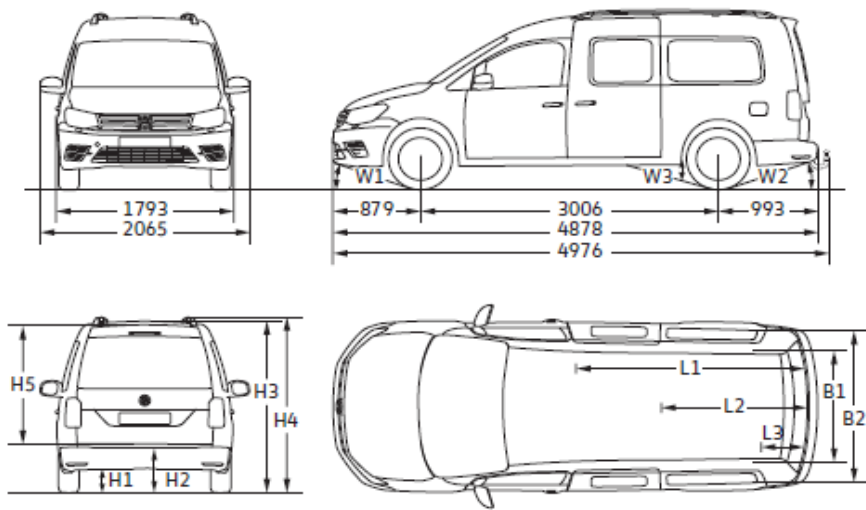

The Caddy Life - Technical Data

Model	Engine (Kw)	Engine (cc)	No. Doors	No. Seats	Co2
Caddy MaxiLife T TDI 102HP M5F	75	1968	5	7	
Caddy MaxiLife T TDI 102HP D6F	75	1968	5	7	
Caddy MaxiLife H TDI 150HP M6F	110	1968	5	7	
Caddy MaxiLife H TDI 150HP D6F	110	1968	5	7	
Caddy MaxiLife H TDI 150HP D6F	110	1968	5	7	

Reference	Description	Dimensions (mm)
B1/B2	Load compartment width, min./max.	1,121/1,120
H1	Ground clearance	158
H2	Loading sill	581
H3	Vehicle height	1,831
H4	Vehicle height (incl. rails)	1,868
H5	Loading height	1,233
L1/L2/L3	Load compartment floor length	2,250/1,566/644
	Lateral sliding door, width x height	701/1,084
	Tailgate, width x height	1,183/1,127
	Load compartment volume (l)	3,880