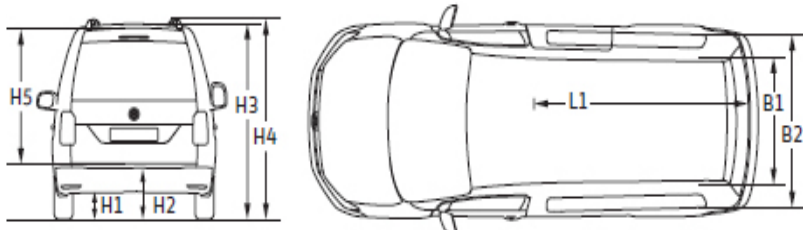

The Caddy - Technical Data

Reference	Descriptions	Dimensions
B1 / B2	Load compartment width, min./Max. (mm)	1,168 / 1,532
H1	Ground Clearance (measured underneath the engine guard) (mm)	163
H2	Loading sill over stationary level (mm)	588
H3	Vehicle height (mm)	1,836
H4	Vehicle height incl. roof railing (mm)	1,872
H5	Loading height (mm)	1,259
L1	Load compartment floor length (mm)	2,249
W1 / W2	Approach and departure angle, front/rear (°)	16.7 / 14.8
W3	Ramp angle (°)	12.1
	Side sliding door(s), width x height (mm)	701 x 1,092
	Tailgate, width x height (mm)	1,183 x 1,134
	Load compartment volume (m³)	4.2
	Load compartment volume with Flex Plus seat package (m³)	4.7
	Minimum turning circle, approx (m)	12.2