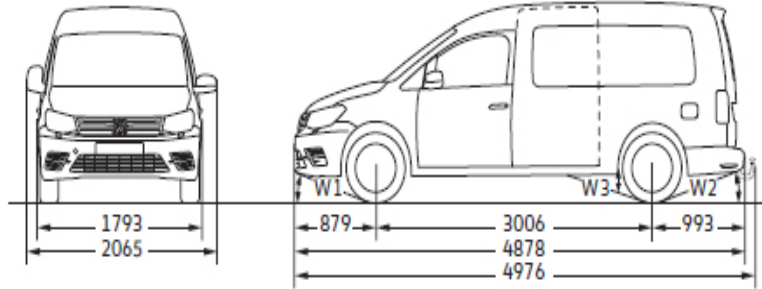

The Caddy - Technical Data

Reference	Descriptions	Dimensions
B1 / B2	Load compartment width, min./Max. (mm)	1,168 / 1,532
H1	Ground Clearance (measured underneath the engine guard) (mm)	163
H2	Loading sill over stationary level (mm)	588
H3	Vehicle height (mm)	1,836
H4	Vehicle height incl. roof railing (mm)	1,872
H5	Loading height (mm)	1,259
L1	Load compartment floor length (mm)	2,249
W1 / W2	Approach and departure angle, front/rear (°)	16.7 / 14.8
W3	Ramp angle (°)	12.1
	Side sliding door(s), width x height (mm)	701 x 1,092
	Tailgate, width x height (mm)	1,183 x 1,134
	Load compartment volume (m³)	4.2
	Load compartment volume with Flex Plus seat package (m³)	4.7
	Minimum turning circle, approx (m)	12.2