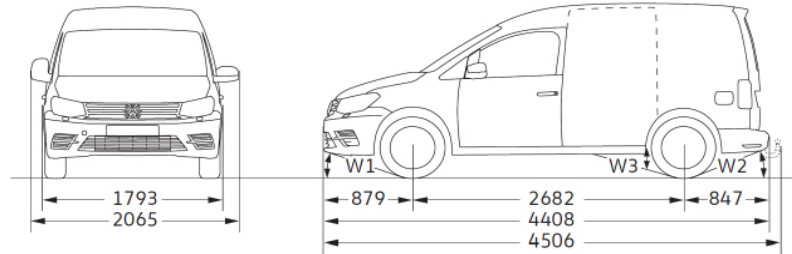

*PV = Panel Van
 *PVM = Panel Van Maxi
 *Trend = Trendline
 *High = Highline

The Caddy - Technical Data

Reference	Descriptions	Dimensions
B1 / B2	Load compartment width, min./Max.(mm)	1,170 / 1,556
H1	Ground Clearance (measured underneath the engine guard (mm)	166
H2	Loading sill over stationary level (mm)	577
H3	Vehicle height (mm)	1,823
H4	Vehicle height incl. roof railing (mm)	1,860
H5	Loading height (mm)	1,244
L1	Load compartment floor length (mm)	1,779
W1 /W2	approach and departure angle, front/rear (°)	17.1 / 17.3
W3	Ramp angle (°)	14.0
	Side sliding doors(s), width x height (mm)	701 x 1,097
	Tailgate, width x height (mm)	1,183 x 1,134
	load compartment volume (m ³)	3.2
	Load compartment volume with Flex Plus seat package (m ³)	3.7
	Minimum turning circle, approx (m)	11.1