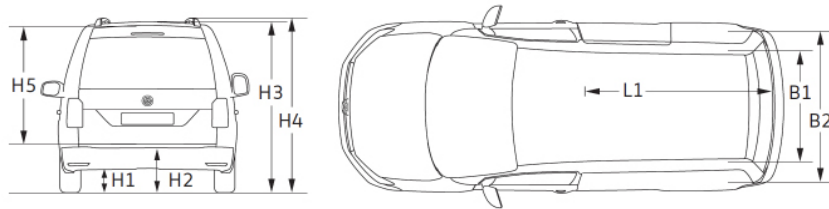

The Caddy - Technical Data

Reference	Descriptions	Dimensions
B1 / B2	Load compartment width, min./Max.(mm)	1,170 / 1,556
H1	Ground Clearance (measured underneath the engine guard (mm)	166
H2	Loading sill over stationary level (mm)	577
H3	Vehicle height (mm)	1,823
H4	Vehicle height incl. roof railing (mm)	1,860
H5	Loading height (mm)	1,244
L1	Load compartment floor length (mm)	1,779
W1 /W2	approach and departure angle, front/rear (°)	17.1 / 17.3
W3	Ramp angle (°)	14.0
	Side sliding doors(s), width x height (mm)	701 x 1,097
	Tailgate, width x height (mm)	1,183 x 1,134
	load compartment volume (m³)	3.2
	Load compartment volume with Flex Plus seat package (m³)	3.7
	Minimum turning circle, approx (m)	11.1