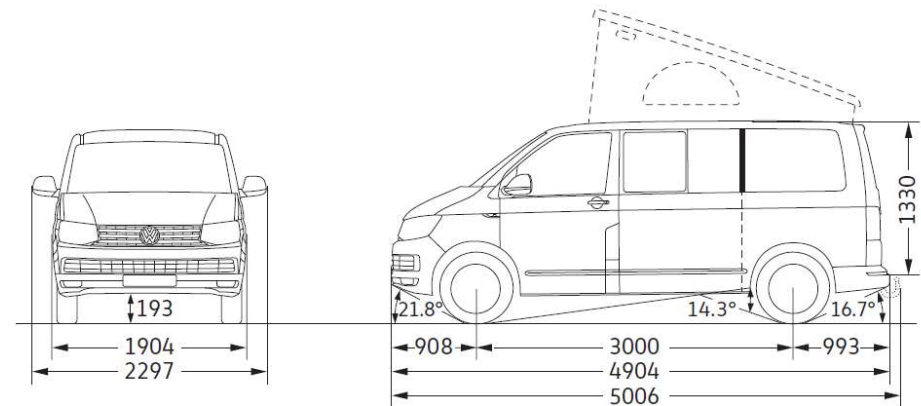

The California - Technical

living space, area (m²)	4.0
lateral sliding door, width x height (mm)	1,011 x 1,247
tailgate, width x height (mm)	1,438 x 1,262
turning circle (m)	11.9