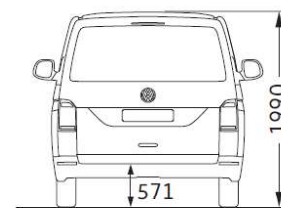

The California - Technical

living space, area (m²)	4.0
lateral sliding door, width x height (mm)	1,011 x 1,247
tailgate, width x height (mm)	1,438 x 1,262
turning circle (m)	11.9