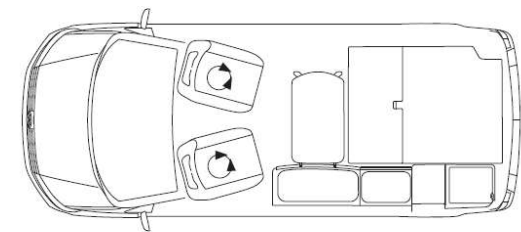

The California - Technical

living space, area (m²)	4.0
lateral sliding door, width x height (mm)	1,011 x 1,247
tailgate, width x height (mm)	1,438 x 1,262
turning circle (m)	11.9